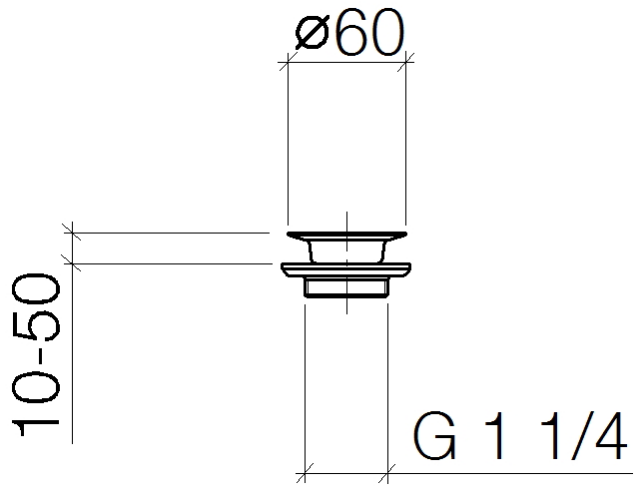

**Grated waste 1 1/4" - Brushed Light Gold**

IMO

10 100 970

Fits: IMO, LULU, MADISON, MEM, TARA,  
CL.1, LISSÉ, VAIA, META, CYO

	Brushed Light Gold	10 100 970-27
	Chrome	10 100 970-00
	Brushed Platinum	10 100 970-06
	Platinum	10 100 970-08
	Durabress (23kt Gold)	10 100 970-09
	Dark Chrome	10 100 970-19
	Light Gold	10 100 970-26
	Brushed Durabress (23kt Gold)	10 100 970-28
	Brushed Bronze	10 100 970-42
	Brushed Champagne (22kt Gold)	10 100 970-46
	Champagne (22kt Gold)	10 100 970-47
	Brushed Chrome	10 100 970-93
	Brushed Dark Platinum	10 100 970-99

## Grated waste 1 1/4" - Brushed Light Gold

---

IMO

10 100 970

10 100 970

10 100 970

Parts for other finishes can be found here: [Chrome](#)

### Spare parts list

No.	Item Number	Name	Quantity used	Delivery time
1	09 30 30 115-27	screw	1	60
2	09 11 01 005-27	strainer	1	60
3	09 14 03 005 90	seal	1	60
4	09 11 01 007-07	pop-up waste	1	60