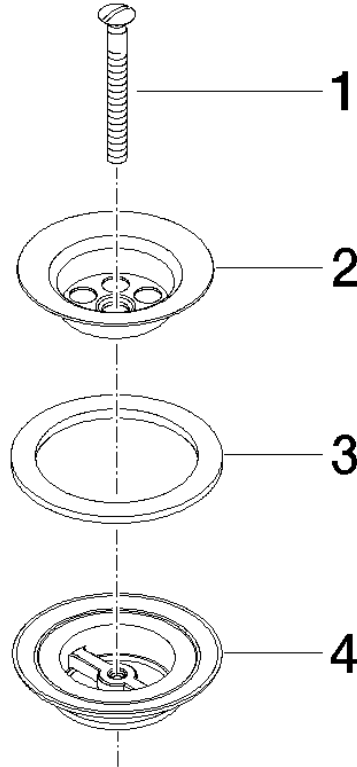

**Grated waste 1 1/4" - Brushed Light Gold**

IMO

10 100 970

Fits: IMO, LULU, MADISON, MEM, TARA,  
CL.1, LISSÉ, VAIA, META, CYO

	Brushed Light Gold	10 100 970-27
	Chrome	10 100 970-00
	Brushed Platinum	10 100 970-06
	Platinum	10 100 970-08
	Durabress (23kt Gold)	10 100 970-09
	Dark Chrome	10 100 970-19
	Light Gold	10 100 970-26
	Brushed Durabress (23kt Gold)	10 100 970-28
	Brushed Bronze	10 100 970-42
	Brushed Champagne (22kt Gold)	10 100 970-46
	Champagne (22kt Gold)	10 100 970-47
	Brushed Chrome	10 100 970-93
	Brushed Dark Platinum	10 100 970-99

## Grated waste 1 1/4" - Brushed Light Gold

---

IMO

10 100 970

10 100 970

10 100 970

Parts for other finishes can be found here: [Chrome](#)

### Spare parts list

No.	Item Number	Name	Quantity used	Delivery time
1	09 30 30 115-27	screw	1	60
2	09 11 01 005-27	strainer	1	60
3	09 14 03 005 90	seal	1	60
4	09 11 01 007-07	pop-up waste	1	60